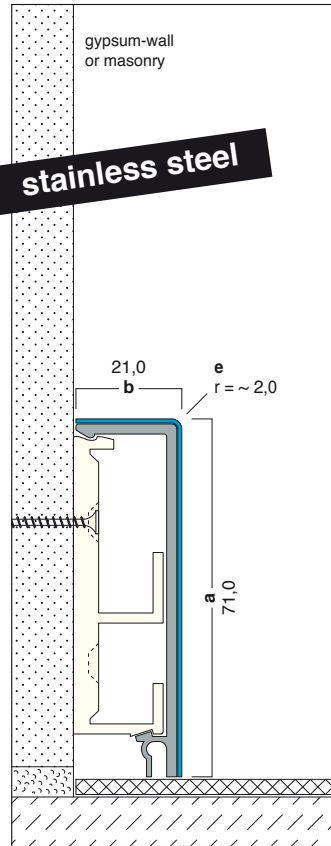

K1
70,0 x 20,0 mm

K1-E
70,0 x 20,0 mm

K1-F
70,0 x 20,0 mm

K2-F
95,0 x 43,0 mm

K2-F
95,0 x 43,0 mm

profiles K1, K2 and K3 are available in aluminum, stainless steel or powder-coated!

K3-F
95,0 x 43,0 mm

german fire protection class A **A**