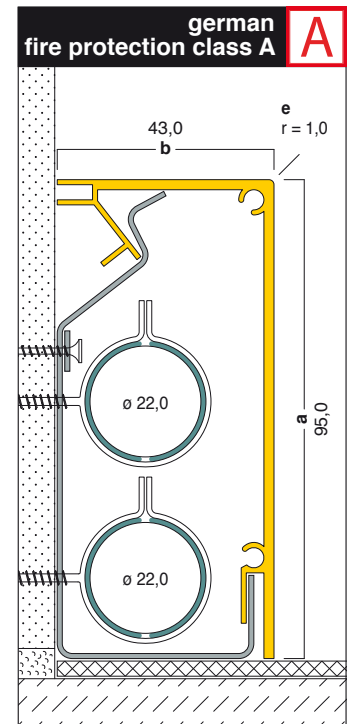

K1
70,0 x 20,0 mm

K1-E
70,0 x 20,0 mm

K1-F
70,0 x 20,0 mm

K2-F
95,0 x 43,0 mm

K2-F
95,0 x 43,0 mm

profiles K1, K2 and K3 are available in aluminum, stainless steel or powder-coated!

K3-F
95,0 x 43,0 mm

german fire protection class A **A**