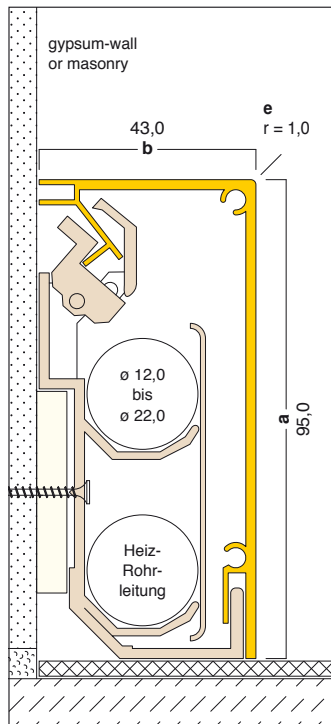

K1
70,0 x 20,0 mm

K1-E
70,0 x 20,0 mm

K1-F
70,0 x 20,0 mm

K2-F
95,0 x 43,0 mm

K2-F
95,0 x 43,0 mm

profiles K1, K2 and K3 are available in aluminum, stainless steel or powder-coated!

K3-F
95,0 x 43,0 mm

german fire protection class A **A**