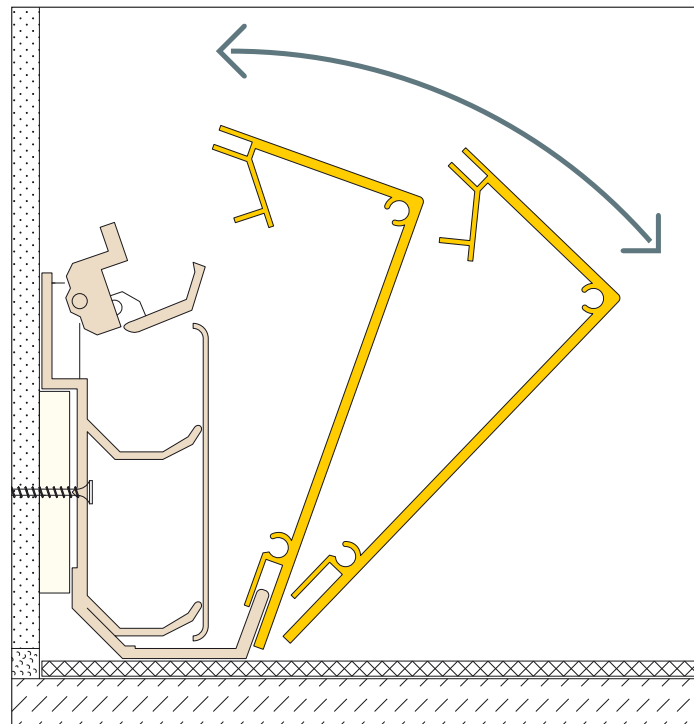

K1
70,0 x 20,0 mm

K1-E
70,0 x 20,0 mm

K1-F
70,0 x 20,0 mm

K2-F
95,0 x 43,0 mm

K2-F
95,0 x 43,0 mm

profiles K1, K2 and K3 are available in aluminum, stainless steel or powder-coated!

K3-F
95,0 x 43,0 mm

german fire protection class A **A**