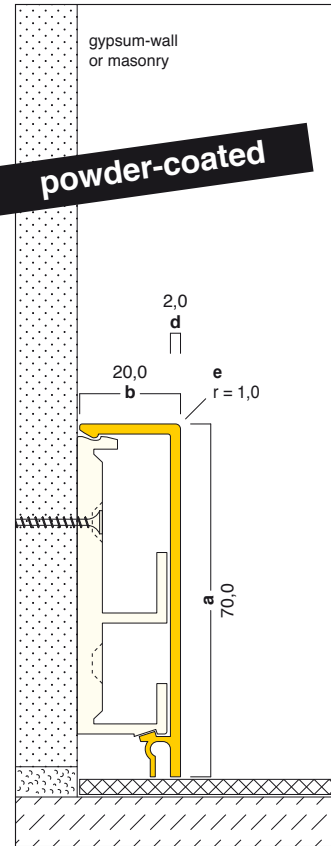

K1
70,0 x 20,0 mm

K1-E
70,0 x 20,0 mm

K1-F
70,0 x 20,0 mm

K2-F
95,0 x 43,0 mm

K2-F
95,0 x 43,0 mm

profiles K1, K2 and K3 are available in aluminum, stainless steel or powder-coated!

K3-F
95,0 x 43,0 mm

german fire protection class A **A**